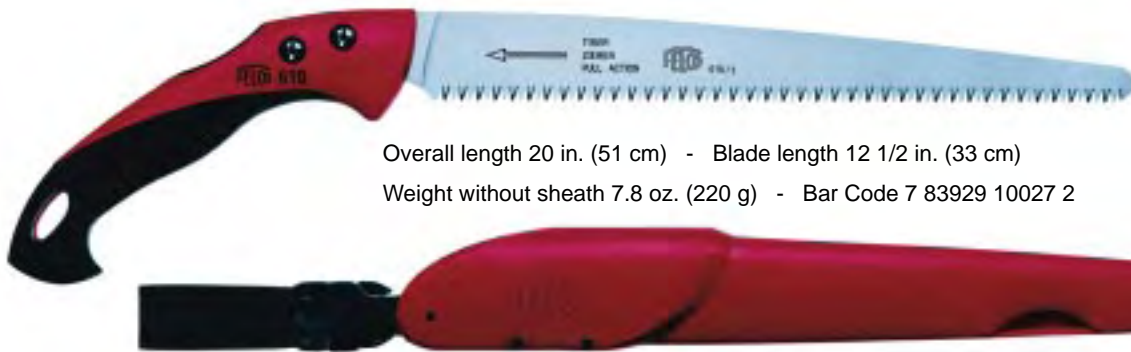

## F - 600 FOLDING MIRACLE SAW

Overall length 14 in. (35 cm) - Blade length 6 in. (16 cm)  
Weight 5.5 oz. (160 g) - Bar Code 7 83929 10026 5

**F - 600** - Rust resistant, hard-chromed blade made of high quality steel. The shape of the blade is thinner on the top and thicker on the bottom - Where the teeth are. This unique feature prevents clogging and binding, since the side of the blade never comes in contact with the wood. Ergonomic handle made of non-slip comfort material. Cuts branches up to 4 inches (10 cm) in diameter.

## F - 610 PRUNING SAW WITH SHEATH

Overall length 20 in. (51 cm) - Blade length 12 1/2 in. (33 cm)  
Weight without sheath 7.8 oz. (220 g) - Bar Code 7 83929 10027 2

**F - 610** - Features of blade design are the same as the FELCO 600 model. The blade cuts as smooth as if the wood was planed. Resins will not cling to the blade and green soft wood will not clog the teeth. Ergonomic comfortable non-slip handle. Sheath for right or left handers with detachable belt loop. Cuts branches up to 9 inches (23 cm) in diameter.

## F - 620 PRUNING SAW WITH SHEATH

Overall length 16 1/2 in. (42 cm) - Blade length 9 1/2 in. (24 cm)  
Weight without sheath 6.5 oz. (190 g) - Bar Code 7 83929 10028 9

**F - 620** - Designed for precision pruning of trees and shrubs and general garden maintenance. Same reliable rust-resistant, hard-chromed blade quality features as FELCO 600 & 610. Fast, easy pull action requires less effort. Ergonomic non-slip comfort-handle. Sheath for right or left handers with detachable belt loop.