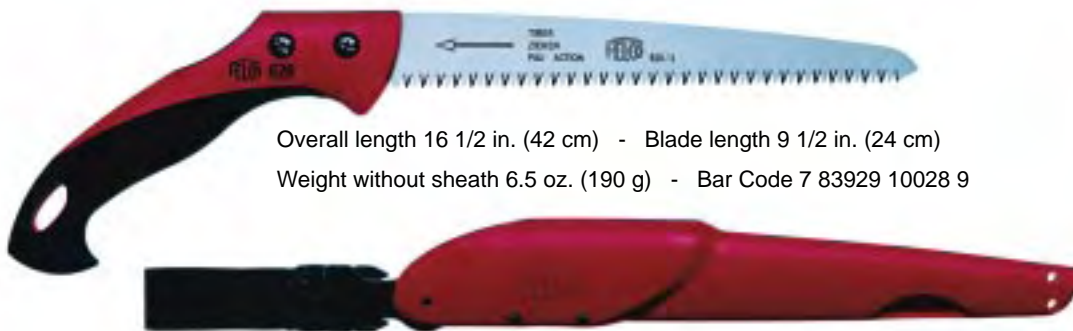

## F - 600 FOLDING MIRACLE SAW

Overall length 14 in. (35 cm) - Blade length 6 in. (16 cm)  
Weight 5.5 oz. (160 g) - Bar Code 7 83929 10026 5

**F - 600** - Rust resistant, hard-chromed blade made of high quality steel. The shape of the blade is thinner on the top and thicker on the bottom - Where the teeth are. This unique feature prevents clogging and binding, since the side of the blade never comes in contact with the wood. Ergonomic handle made of non-slip comfort material. Cuts branches up to 4 inches (10 cm) in diameter.

## F - 610 PRUNING SAW WITH SHEATH

Overall length 20 in. (51 cm) - Blade length 12 1/2 in. (33 cm)  
Weight without sheath 7.8 oz. (220 g) - Bar Code 7 83929 10027 2

**F - 610** - Features of blade design are the same as the FELCO 600 model. The blade cuts as smooth as if the wood was planed. Resins will not cling to the blade and green soft wood will not clog the teeth. Ergonomic comfortable non-slip handle. Sheath for right or left handers with detachable belt loop. Cuts branches up to 9 inches (23 cm) in diameter.

## F - 620 PRUNING SAW WITH SHEATH

Overall length 16 1/2 in. (42 cm) - Blade length 9 1/2 in. (24 cm)  
Weight without sheath 6.5 oz. (190 g) - Bar Code 7 83929 10028 9

**F - 620** - Designed for precision pruning of trees and shrubs and general garden maintenance. Same reliable rust-resistant, hard-chromed blade quality features as FELCO 600 & 610. Fast, easy pull action requires less effort. Ergonomic non-slip comfort-handle. Sheath for right or left handers with detachable belt loop.