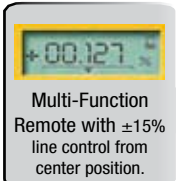

58-MP5
MP5 Standard Package

PIPE LASER

Electronic pipe laser is designed with strength, accuracy, and reliability to operate on the most demanding jobsite conditions.

CST/berger

Model LMPL20

Diode (#)	635nm (5)
Accuracy ±	±1 arc sec.
Range	250m
Grade Range	-15%, ~ +40%
Line Range	±15%
Cross Axis Levelling	Yes
Auto Line Centering	Yes
Battery Type	NiMH, Alkaline & 12V
Warranty	2 Year

Available Packages:

Package 59-LMPL20
Contents: Remote, Target Set, NiMH Bat. Pack/Charger, Alkaline Battery Pack, 12V Cord, Leg Set (3), Case

Multi-Function Remote with ±15% line control from center position.